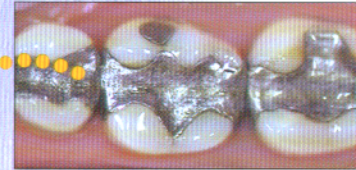

Crowns

For more heavily compromised teeth, a traditional treatment has been a crown restoration, which can take several separate appointments. Using the CEREC method, crown restoration is completed in a single appointment. No impressions, no temporary crowns - no need for a second injection.

A treatment time of one to two hours is normal.

Veneers

Malpositioned and discoloured teeth can be restored with porcelain veneers.

Your tooth is adjusted and a thin layer of porcelain is bonded securely to your tooth.

Perfect looks, perfect fit make a wonderful, natural smile - all in a single appointment.

Why CEREC ?

- ▶ Protects and preserves your own tooth's structural integrity
- ▶ Ceramics are bio-compatible
- ▶ Only one appointment
- ▶ Perfect looks
- ▶ Perfect comfort
- ▶ Perfect quality
- ▶ Long lasting and durable
- ▶ Unquestionably the most cost effective restoration we have available today

We are at your service:

You now have a choice

Strong, Beautiful Teeth.

Ceramic Reconstruction step by step

- ▶ The defective filling and decay is removed. A reflective powder layer prepares the tooth for imaging.